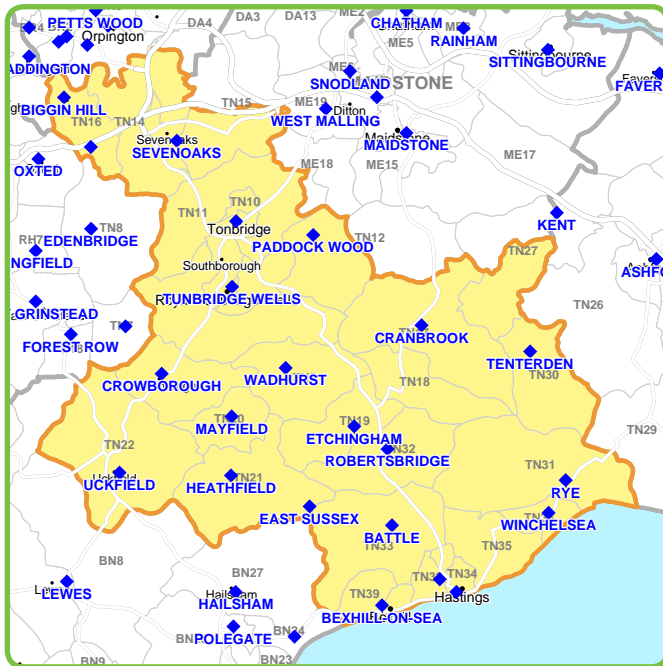

© hibu (UK) Limited, 2013. All rights reserved. Published by hibu (UK) Limited, One Reading Central, Forbury Road, Reading, Berkshire, RG1 3YL. Data correct as at July 2013. Geoplan Postal Boundaries © Geoplan Spatial Intelligence Limited. Postcodes are © The Post Office 2013. © Lovell Johns Limited. © Crown Copyright. This document is a guide only and must not be used as the sole source for business decisions.

The symbols on the map correspond to the bold locations. These locations are available to purchase at Heavyweight and Mediumweight prominence.

Searched Location
ASH
ASHBURNHAM
ASHURST
ASHURST STATION
BADGERS MOUNT

Searched Location
BAT & BALL STATION
BATTLE
BATTLE STATION
BECKLEY

Searched Location
BELLBROOK INDUSTRIAL ESTATE
BELLS YEW GREEN
BELTRING STATION
BENENDEN
BERRYS GREEN
BEXHILL STATION
BEXHILL-ON-SEA
BIDBOROUGH
BIGGIN HILL
BIGGIN HILL AIRPORT
BIRCHETTS GREEN
BLACK HILL
BLACKBOYS
BLACKHAM
BOARS HEAD
BODIAM
BOROUGH GREEN
BOROUGH GREEN & WROTHAM STATION
BRASTED
BRASTED CHART
BREDE
BRENCHLEY
BRIGHTLING
BROAD OAK
BROAD OAK
BURNT OAK
BURWASH
BURWASH COMMON

Searched Location
BURWASH WEALD
BUSSS GREEN
BUTTONS
BUXTED
BUXTED STATION
CADE STREET
CAMBER
CASTLE HILL
CATSFIELD
CHAPEL CROSS
CHARCOTT
CHEVENING
CHIDDINGSTONE
CAUSEWAY
CHIPSTEAD
COGGINS MILL
COLLIER STREET
COLLIERS GREEN
COLLINGTON STATION
COODEN
COODEN BEACH STATION
COOPERS GREEN
COUSLEY WOOD
CRANBROOK
CROSS IN HAND
CROUCH
CROWBOROUGH
CROWBOROUGH STATION
CROWHURST
CROWHURST STATION

Searched Location
CUDHAM
DALLINGTON
DOLEHAM STATION
DUDDLESWELL
DUNKS GREEN
DUNTON GREEN
DUNTON GREEN STATION
DURGATES
EAST GULDEFORD
EAST PECKHAM
ERIDGE GREEN
ERIDGE STATION
ETCHINGHAM
ETCHINGHAM STATION
EWHURST GREEN
FAIRLIGHT
FAIRSEAT
FAIRWARP
FIVE ASH DOWN
FIVE ASHES
FIVE OAK GREEN
FLETCHING
FLIMWELL
FORDCOMBE
FRAMFIELD
FRANT
FRANT STATION
FREE HEATH
FRIARS GATE
FRITTENDEN

Searched Location
FURNERS GREEN
GILLS GREEN
GODDEN GREEN
GOLDEN GREEN
GOLFORD
GOUDHURST
GROOMBRIDGE
GUESTLING
GUN HILL
HADLOW
HADLOW DOWN
HALSTEAD
HASTINGS
HASTINGS STATION
HAWKENBURY
HAWKHURST
HEATHFIELD
HERONS GHYLL
HIGH BROOMS STATION
HIGH HURSTWOOD
HILDENBOROUGH
HILDENBOROUGH STATION
HODSOLL STREET
HOOE
HOOK GREEN
HORAM
HORDEN
HORNEY COMMON
HORSMONDEN
HURST GREEN