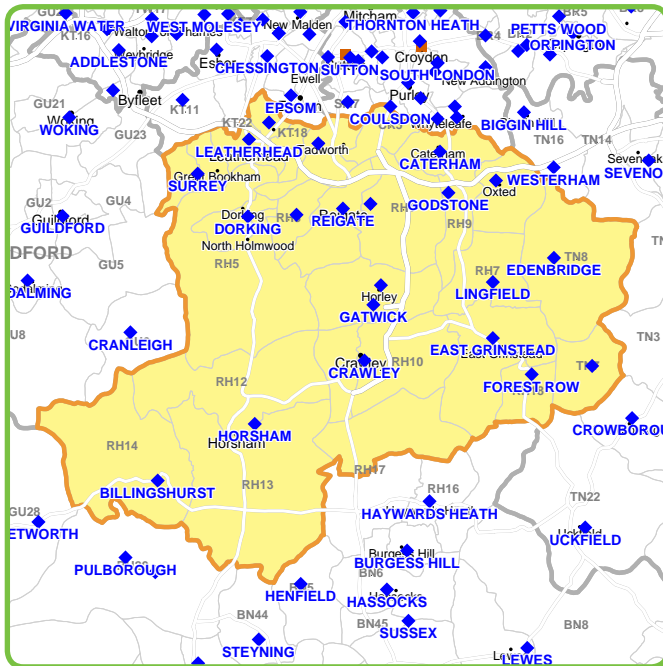

Yell.com™

Gatwick Area Yell.com Coverage Area

© hibu (UK) Limited, 2013. All rights reserved. Published by hibu (UK) Limited, One Reading Central, Forbury Road, Reading, Berkshire, RG1 3YL. Data correct as at July 2013. Geoplan Postal Boundaries © Geoplan Spatial Intelligence Limited. Postcodes are © The Post Office 2013. © Lovell Johns Limited. © Crown Copyright. This document is a guide only and must not be used as the sole source for business decisions.

The symbols on the map correspond to the bold locations. These locations are available to purchase at Heavyweight and Mediumweight prominence.

Searched Location
ABINGER COMMON
ABINGER HAMMER
ADVERSANE
ASHTEAD
ASHTEAD STATION

Searched Location
ASHURST WOOD
BARNS GREEN
BEARE GREEN
BETCHWORTH
BETCHWORTH STATION

Searched Location
BEWBUSH
BILLINGSHURST
BILLINGSHURST STATION
BLETCHINGLEY
BLINDLEY HEATH
BOOKHAM
BOOKHAM STATION
BOUGH BEECH
BOX HILL
BOXHILL & WESTHUMBLE STATION
BROADBRIDGE HEATH
BROADFIELD
BROADFORD BRIDGE
BROCKHAM
BROOKS GREEN
BUCKLAND
BURGH HEATH
BURSTOW
CAPEL
CATERHAM
CATERHAM STATION
CHALDON
CHARLWOOD
CHIDDINGSTONE
CHIDDINGSTONE HOATH
CHRISTS HOSPITAL
CHRIST'S HOSPITAL STATION
CHUCK HATCH

Searched Location
CLEMSFOLD
COLDHARBOUR
COLEMANS HATCH
COLGATE
CONEYHURST
COOLHAM
COPSALE
COPTHORNE
COUNTY OAK RETAIL PARK
COWDEN
COWDEN STATION
COWFOLD
CR3
CRAWLEY
CRAWLEY DOWN
CRAWLEY STATION
CROCKHAM HILL
CROWHURST
DEN CROSS
DIAL POST
DORKING
DORKING (DEEPDENE) STATION
DORKING STATION
DORKING WEST STATION
DORMANS PARK
DORMANS STATION
DORMANSLAND
EARLSWOOD

Searched Location
EARLSWOOD (SURREY) STATION
EAST GRINSTEAD
EAST GRINSTEAD STATION
EAST HORSLEY
EDENBRIDGE
EDENBRIDGE STATION
EDENBRIDGE TOWN
STATION
EFFINGHAM
EFFINGHAM JUNCTION
EFFINGHAM JUNCTION STATION
ELLENS GREEN
FAYGATE
FAYGATE STATION
FELBRIDGE
FELCOURT
FETCHAM
FIVE OAKS
FOREST GREEN
FOREST ROW
FOUR ELMS
FURNACE WOOD
GATWICK
GATWICK AIRPORT STATION
GODSTONE
GODSTONE STATION
HAMMERWOOD

Searched Location
HARTFIELD
HEVER
HEVER STATION
HOLMBURY ST MARY
HOLMWOOD
HOLMWOOD STATION
HOOKWOOD
HORLEY
HORLEY STATION
HORNE
HORSHAM
HORSHAM STATION
HORSLEY STATION
HURST GREEN STATION
IFIELD
IFIELD STATION
IFOLD
ITCHINGFIELD
KINGSCOTE
KINGSFOLD
KINGSWOOD
KINGSWOOD STATION
KIRDFORD
KT20
KT21
KT22
KT23
KT24
LEATHERHEAD
LEATHERHEAD STATION