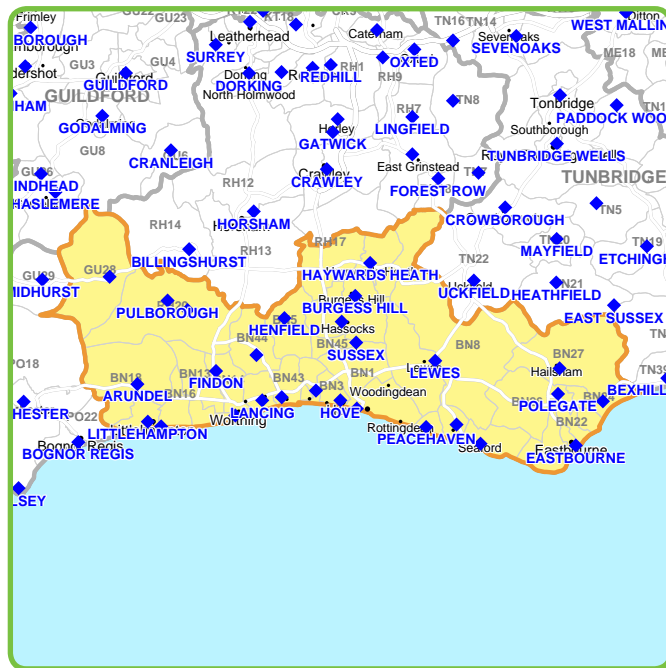

Yell.com™

Brighton Yell.com Coverage Area

© hibu (UK) Limited, 2013. All rights reserved. Published by hibu (UK) Limited, One Reading Central, Forbury Road, Reading, Berkshire, RG1 3YL. Data correct as at July 2013.
Geoplan Postal Boundaries © Geoplan Spatial Intelligence Limited. Postcodes are © The Post Office 2013. © Lovell Johns Limited. © Crown Copyright. This document is a guide only and must not be used as the sole source for business decisions.

The symbols on the map correspond to the bold locations. These locations are available to purchase at Heavyweight and Mediumweight prominence.

Searched Location	Searched Location
ADMIRAL WAY RETAIL PARK	AMBERLEY
ALBOURNE	AMBERLEY STATION
ALCISTON	AMBERSTONE
ALDRINGTON STATION	ANGMERING
ALFRISTON	ANGMERING STATION

Searched Location
ANSTY
ARDINGLY
ARLINGTON
ARUNDEL
ARUNDEL STATION
ASHINGTON
ASHURST
BALCOMBE
BALCOMBE STATION
BALLS CROSS
BARCOMBE
BARLAVINGTON
BEACHLANDS
BEACHY HEAD
BEDDINGHAM
BEDHAM
BERWICK
BERWICK STATION
BEVENDEAN
BEXLEY HILL
BIGNOR
BINSTED
BISHOPSTONE
BISHOPSTONE STATION
BLACKSTONE
BN1
BN10
BN11
BN12
BN13

Searched Location
BN14
BN15
BN16
BN17
BN18
BN2
BN20
BN21
BN22
BN23
BN24
BN25
BN26
BN27
BN3
BN41
BN42
BN43
BN44
BN45
BN5
BN50
BN51
BN52
BN6
BN7
BN8
BN88
BN9
BN99

Searched Location
BODLE STREET
BODLE STREET GREEN
BOLNEY
BOREHAM STREET
BRAMBER
BRIGHTON
BRIGHTON MARINA
VILLAGE
BRIGHTON MARINA VILLAGE
RETAIL PARK
BRIGHTON STATION
BROADWATER
BROADWATER WAY RETAIL
PARK
BURGESS HILL
BURGESS HILL STATION
BURPHAM
BURY
BYWORTH
CANEHEATH
CARDEN AVENUE
CARTERS CORNER
CENTRAL BRIGHTON
CHAILEY GREEN
CHALVINGTON
CHELWOOD GATE
CHIDDINGLY
CLAPHAM
CLAYTON
CLIMPING

Searched Location
CODMORE HILL
COLDWALTHAM
COLHOOK COMMON
COOKSBRIDGE
COOKSBRIDGE STATION
COOMBS
COOTHAM
COWBEECH
CROSSBUSH
CUCKFIELD
CUCKMERE HAVEN
DANEHILL
DITCHLING
DOWNASH
DOWNSIDE
DROVE RETAIL PARK
DUNCTON
DURRINGTON-ON-SEA
STATION
EAST CHILTINGTON
EAST DEAN
EAST HOATHLY
EAST PRESTON
EAST WORTHING STATION
EASTBOURNE
EASTBOURNE STATION
EBERNOE
EDBURTON
EXCEAT
FALMER